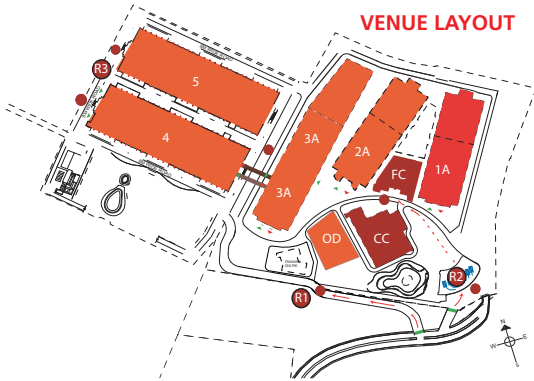

Entry to exhibition is free & open only to trade visitors above 18 years of age

VENUE LAYOUT

1A

INDIA MATTRESSTECH EXPO

2A,3A,4 & 5

INDIAWOOD

CC - CONFERENCE CENTER

FC - FOOD COURT